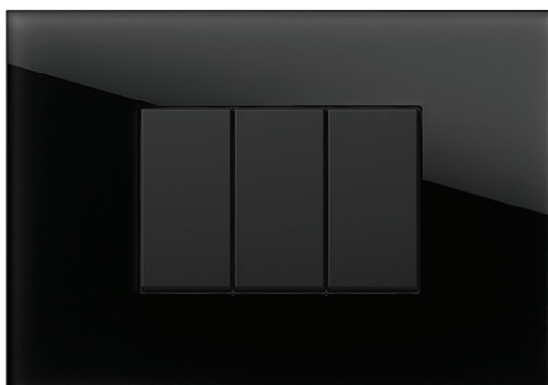

staklo
glass

GD crna
glass dark